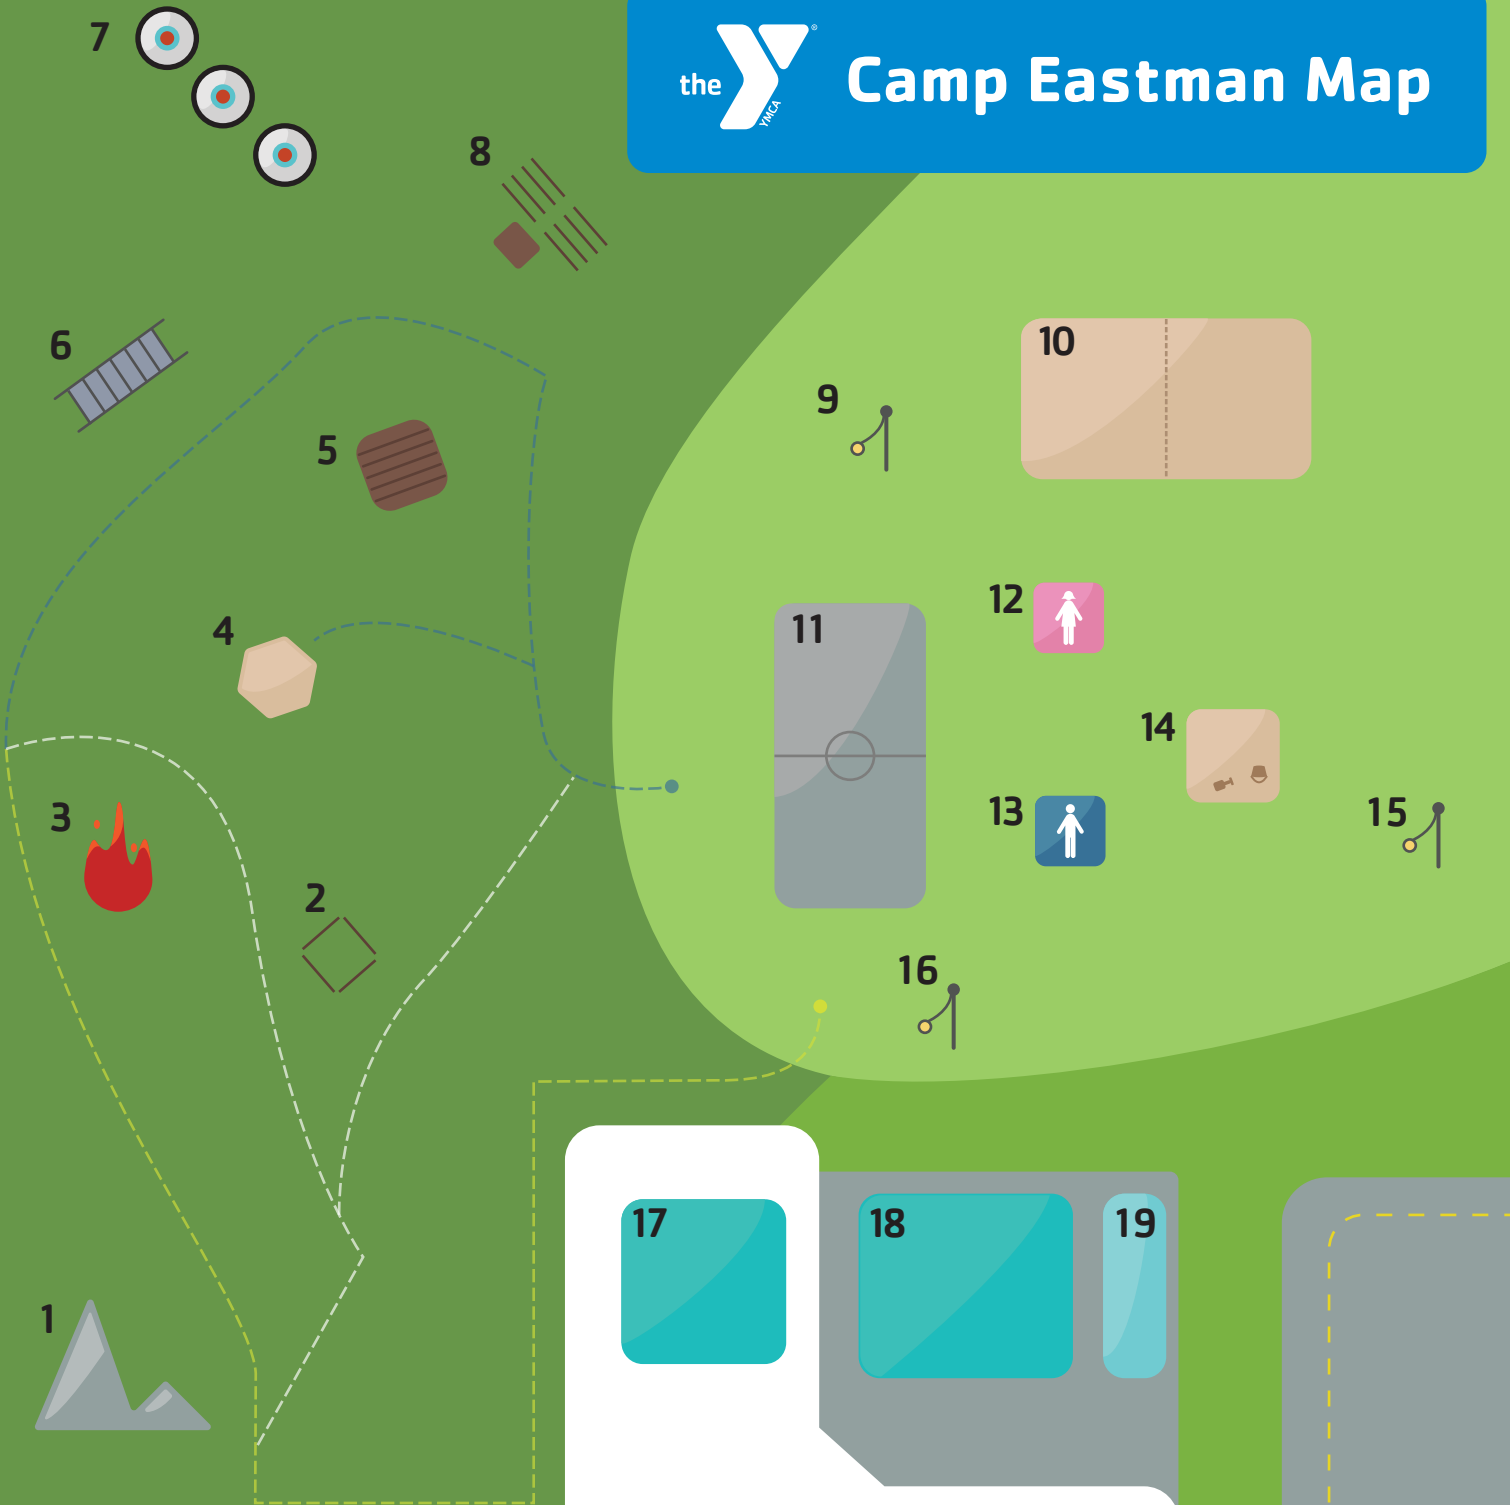

## KEY

- |                     |                       |
|---------------------|-----------------------|
| 1 Rock Mountain     | 13 Boys Room          |
| 2 Full House        | 14 Sandbox            |
| 3 Campfire          | 15 Tetherball         |
| 4 Gaga Pit          | 16 Tetherball         |
| 5 Moby Deck         | 17 Indoor Pool        |
| 6 Fidgety Ladder    | 18 Outdoor Pool       |
| 7 Archery Field     | 19 Splash Pad         |
| 8 Council Ring      | 20 Rockwall           |
| 9 Tether Ball       | 21 Gym                |
| 10 Volleyball       | 22 Chipmunks          |
| 11 Basketball Court | 23 Pebbles Playground |
| 12 Girls Room       |                       |

## CAMP EASTMAN ACTIVITIES!

**ROCK MOUNTAIN** is a large rock formation located along the White Trail where campers congregate together.

**FULL HOUSE** is a space for a team-building game with a series of balance beams arranged in a pentagonal shape.

**COUNCIL RING** is a meeting place marked by a raised platform and log benches. Opening and closing ceremonies occur at our Council Ring for campers to congregate while welcoming and wrapping up our days.

**GAGA PIT** is an octagonal court to play the fun and upbeat game of Gaga Ball. Gaga Ball is a game that is played with a soft foam ball and combines dodging, running and jumping skills.

For more information please contact Christian Bando, Camp Eastman Director at [cbando@metronorthymca.org](mailto:cbando@metronorthymca.org)