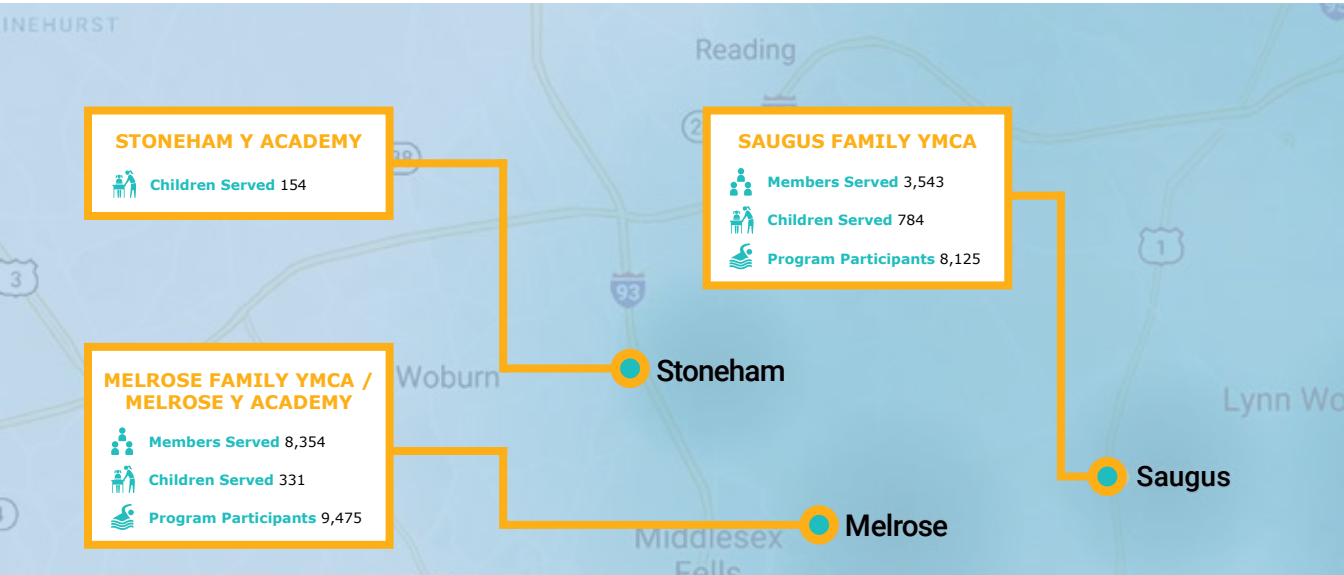

OUR TEAM

Communities Served

Lynn, Lynnfield, Melrose, Nahant, Peabody, Revere, Saugus, Stoneham

Employees

975

Volunteers

200

2019 IMPACT

28,381

Members Served

6,218

Children Served

25,182

Program Participants

BOARD OF DIRECTORS

Chuck Holden