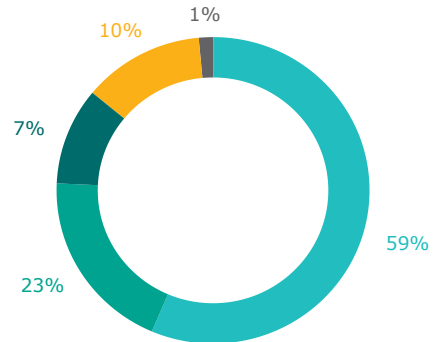

EXPENSES

Youth Development	$12,977,625
Healthy Living	$4,946,842
Social Responsibility	$1,411,352
Management	$2,287,353
Fundraising	$302,517
TOTAL	$21,925,689