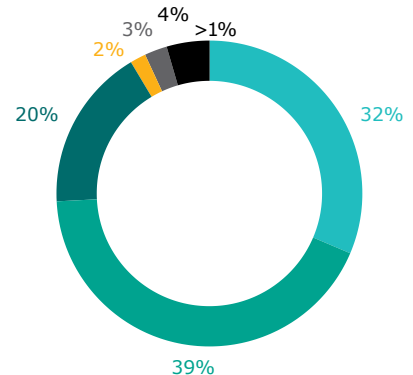

REVENUE AND SUPPORT

Membership	\$7,838,048	32%
Child Care Programs	\$9,721,000	39%
Grant Funding	\$4,878,655	20%
Private Donations	\$365,738	2%
Investment Income	\$695,778	3%
Other	\$809,257	4%
	\$48,187	>1%
TOTAL	\$24,356,633	