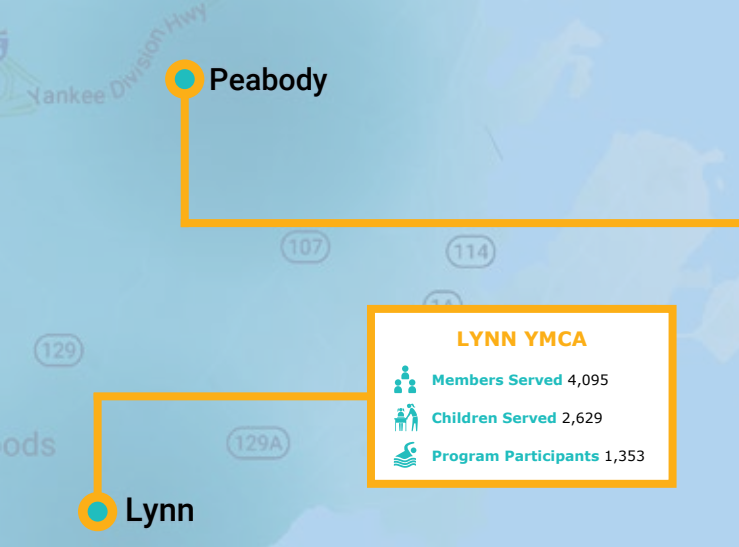

REVENUE AND SUPPORT

Membership	\$7,838,048	32%
Child Care Programs	\$9,721,000	39%
Grant Funding	\$4,878,655	20%
Private Donations	\$365,738	2%
Investment Income	\$695,778	3%
Other	\$809,257	4%
	\$48,187	>1%
TOTAL	\$24,356,633	

EXPENSES

Youth Development	\$12,977,625
Healthy Living	\$4,946,842
Social Responsibility	\$1,411,352
Management	\$2,287,353
Fundraising	\$302,517
TOTAL	\$21,925,689

Peabody

TORIGIAN FAMILY YMCA

 Members Served 12,389

 Children Served 2,320

 Program Participants 6,229

LYNN YMCA

 Members Served 4,095

 Children Served 2,629

 Program Participants 1,353

Lynn

Our Community is Stronger When We Work Together